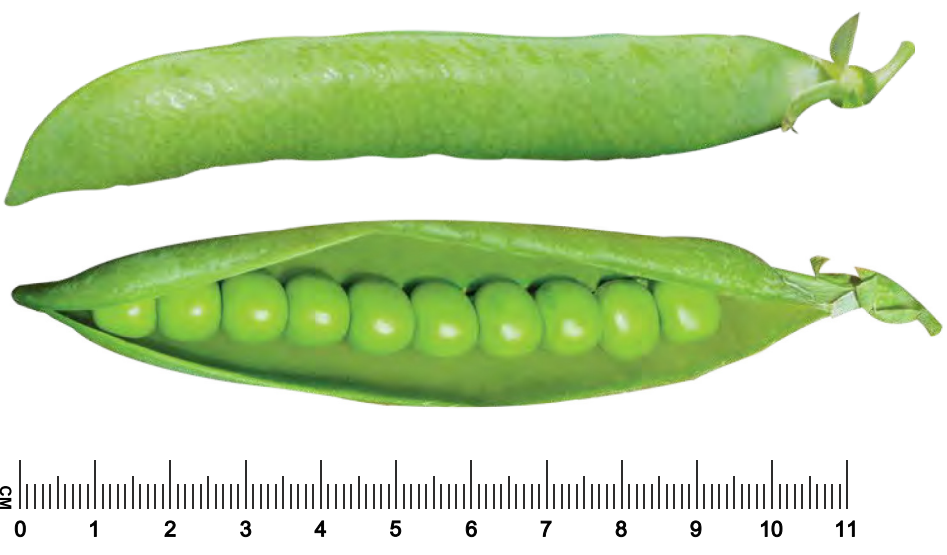

PEA SEED
CANTERBURY SEED COMPANY

RONDO

A large pod pea with excellent taste. Normal leaf, medium green in colour. Medium to large sieve size.

Maturity	Mild / late season (approx 90 days)
First Flower Node	15
Pods / Node	2
Pod Shape	Straight / Pointed
Vine Length	85cm
No of Peas / Pod	8 - 10
Pod Length	100 – 110mm

Maturity based on New Zealand conditions.
Stock seed is maintained by Canterbury Seed Company Ltd.

CANTERBURY SEED

Canterbury Seed Company Ltd.

1 Range Street, PO Box 19,
Ashburton 7740, New Zealand
Telephone +64 3 307 6979
Fax +64 3 307 6960
www.canseed.co.nz

General manager - pulses

Stephen Tait
stephen.tait@canseed.co.nz

Product manager - pulses

Andrew Lilley
andrew.lilley@canseed.co.nz

Our reputation is growing around the world